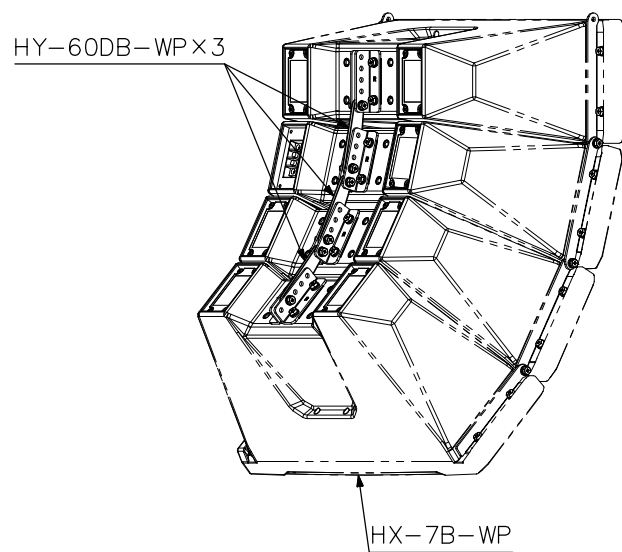

### DESCRIPTION

By using three HY-60DB-WP brackets, the directivity angle mode of the HX-7B-WP can be changed to 60° mode. It is also possible to change the directivity angle mode to 15° mode, 30° mode, or 45° mode. This bracket is designed for outdoor use.

### SPECIFICATIONS

Finish	Stainless steel, black, semi-gloss, paint
Weight	70 g (0.15 lb)

Note: Every speaker module must be aimed horizontally or down to keep the weather resistant capability.

### APPEARANCE

Mounting example (scale: 1/10)

Example for directivity angle modes (scale: 1/10)

UNIT: mm SCALE: 1/2