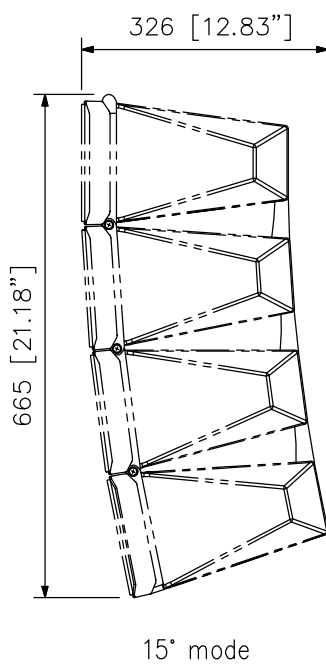

### DESCRIPTION

By using three HY-60DB-WP brackets, the directivity angle mode of the HX-7B-WP can be changed to 60° mode. It is also possible to change the directivity angle mode to 15° mode, 30° mode, or 45° mode. This bracket is designed for outdoor use.

### SPECIFICATIONS

Finish	Stainless steel, black, semi-gloss, paint
Weight	70 g (0.15 lb)

Note: Every speaker module must be aimed horizontally or down to keep the weather resistant capability.

### APPEARANCE

Mounting example (scale: 1/10)

Example for directivity angle modes (scale: 1/10)

UNIT: mm SCALE: 1/2