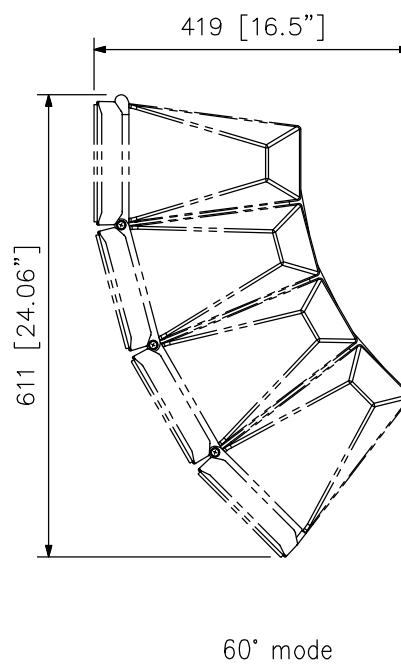

### DESCRIPTION

By using three HY-60DB-WP brackets, the directivity angle mode of the HX-7B-WP can be changed to 60° mode. It is also possible to change the directivity angle mode to 15° mode, 30° mode, or 45° mode. This bracket is designed for outdoor use.

### SPECIFICATIONS

Finish	Stainless steel, black, semi-gloss, paint
Weight	70 g (0.15 lb)

Note: Every speaker module must be aimed horizontally or down to keep the weather resistant capability.

### APPEARANCE

Mounting example (scale: 1/10)

Example for directivity angle modes (scale: 1/10)

UNIT: mm SCALE: 1/2