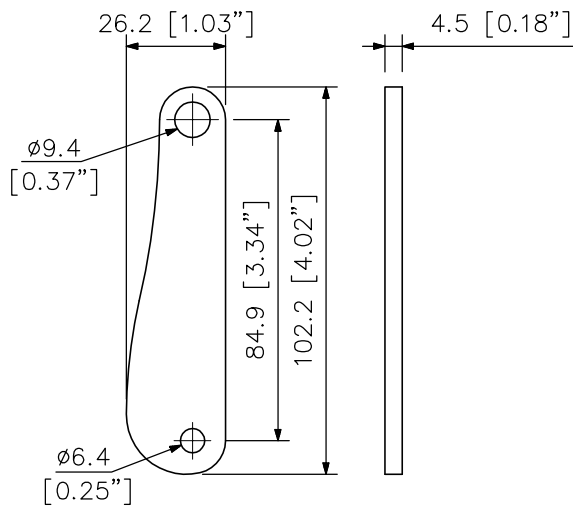

### DESCRIPTION

By using three HY-60DB-WP brackets, the directivity angle mode of the HX-7B-WP can be changed to 60° mode. It is also possible to change the directivity angle mode to 15° mode, 30° mode, or 45° mode. This bracket is designed for outdoor use.

### SPECIFICATIONS

Finish	Stainless steel, black, semi-gloss, paint
Weight	70 g (0.15 lb)

Note: Every speaker module must be aimed horizontally or down to keep the weather resistant capability.

### APPEARANCE

Mounting example (scale: 1/10)

Example for directivity angle modes (scale: 1/10)

UNIT: mm SCALE: 1/2