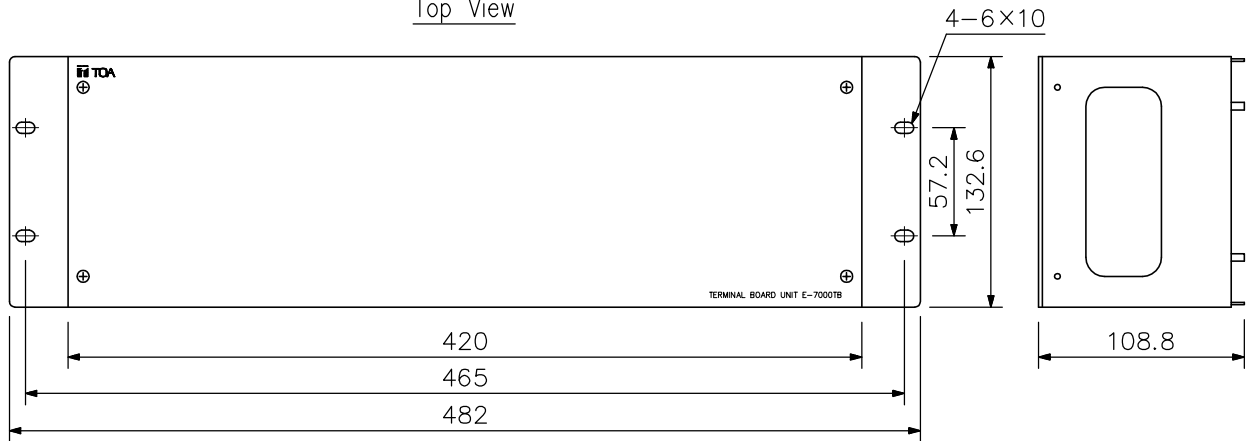

DESCRIPTION

The E-7000TB is a rack mountable terminal board designed exclusively for use with the N-8000 Packet Intercom System (IP network compatible intercom).
Up to 40 stations can be connected to the E-7000TB.

SPECIFICATIONS

Line Capacity	80 (40 lines)
Line Connection Terminal	Clip terminal
Finish	Panel: Surface-treated steel plate, black, 30% gloss
Dimensions	482 (W) × 132.6 (H) × 108.8 (D) mm
Weight	2.5 kg
Accessory	Rack mounting screw \times 4, Fiber washer \times 4, Name plate \times 4, Cord clamp \times 6

APPEARANCE

Rear View

Top View

Front View

Side View

Front view without front panel

UNIT:mm SCALE:1/4