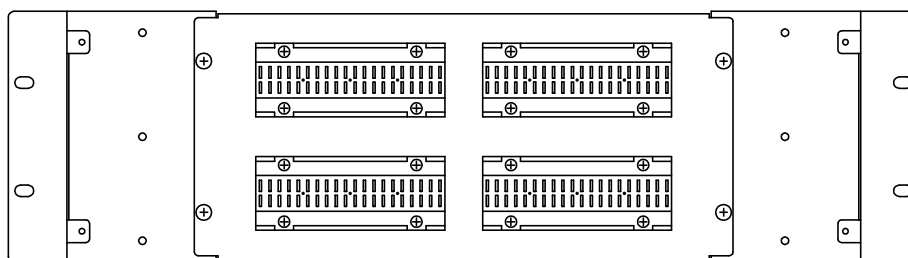

DESCRIPTION

The E-7000TB is a rack mountable terminal board designed exclusively for use with the N-8000 Packet Intercom System (IP network compatible intercom).
Up to 40 stations can be connected to the E-7000TB.

SPECIFICATIONS

Line Capacity	80 (40 lines)
Line Connection Terminal	Clip terminal
Finish	Panel: Surface-treated steel plate, black, 30% gloss
Dimensions	482 (W) × 132.6 (H) × 108.8 (D) mm
Weight	2.5 kg
Accessory	Rack mounting screw \times 4, Fiber washer \times 4, Name plate \times 4, Cord clamp \times 6

APPEARANCE

Rear View

Top View

Front View

Side View

Front view without front panel

UNIT:mm SCALE:1/4