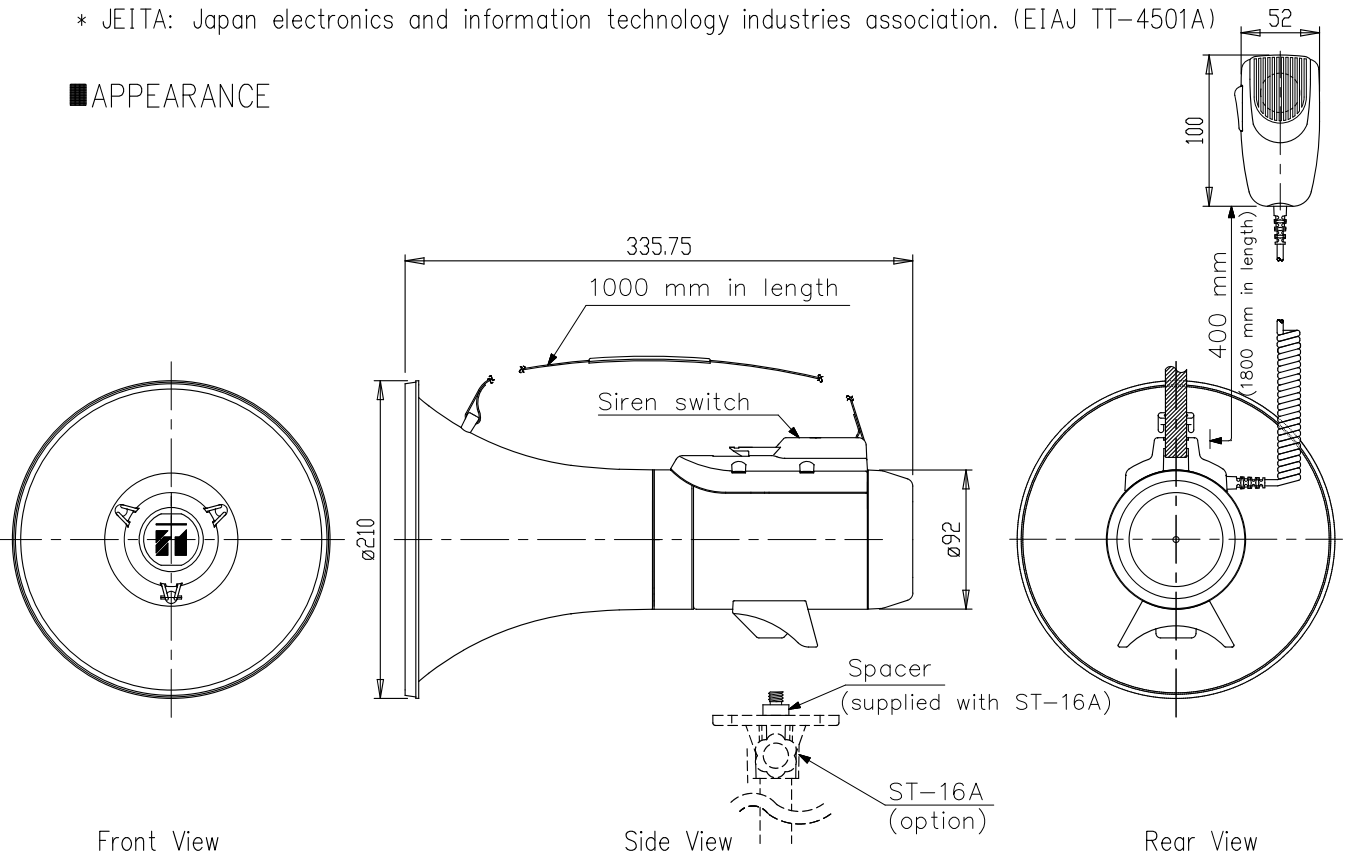

■DESCRIPTION

The ER-2215S-AS is a shoulder megaphone rated at 15 W of output. The ER-2215S-AS comes with a siren signal and has a separate microphone. It can be mounted to the optional ST-16A speaker stand. The newly developed polyimide diaphragm is employed to ensure high sound quality.

■SPECIFICATIONS

Power Source	Battery R14P(SUM-2), Size "C" × 6 (9 V DC)
Rated Output	15 W
Maximum Output	23 W
Battery Life	Voice: Approx. 9 hours (JEITA)* Siren: Approx. 20 minutes (JEITA)*
Siren Sound	Siren (sounds at 5 seconds intervals)
Audible Range	Voice: Approx. 400 m (JEITA)* Siren: Approx. 500 m (JEITA)*
Diaphragm	Polyimide film (voice coil, bobbin)
Operating Temperature	-10 °C to +40 °C
Finish	Horn: ABS resin, red Microphone and other: ABS resin, red Strap: Nylon, black
Dimensions	ø210 × 336 mm
Weight	Body: 1.2 kg (without microphone and batteries) Microphone: 150 g
Option	Speaker stand: ST-16A

Note: Batteries are optional.

* JEITA: Japan electronics and information technology industries association. (EIAJ TT-4501A)

■APPEARANCE

<Note on the audible range and battery life>

1. The indications of the audible range and battery life are based on the JEITA Standard*.
2. Audible Range presumes that the megaphone employs new batteries and is used on a quiet street. It varies depending on such conditions as battery consumption, ambient noise, wind direction and obstacles.
3. Battery Life assumes that megaphone is used for 30 minutes a day.