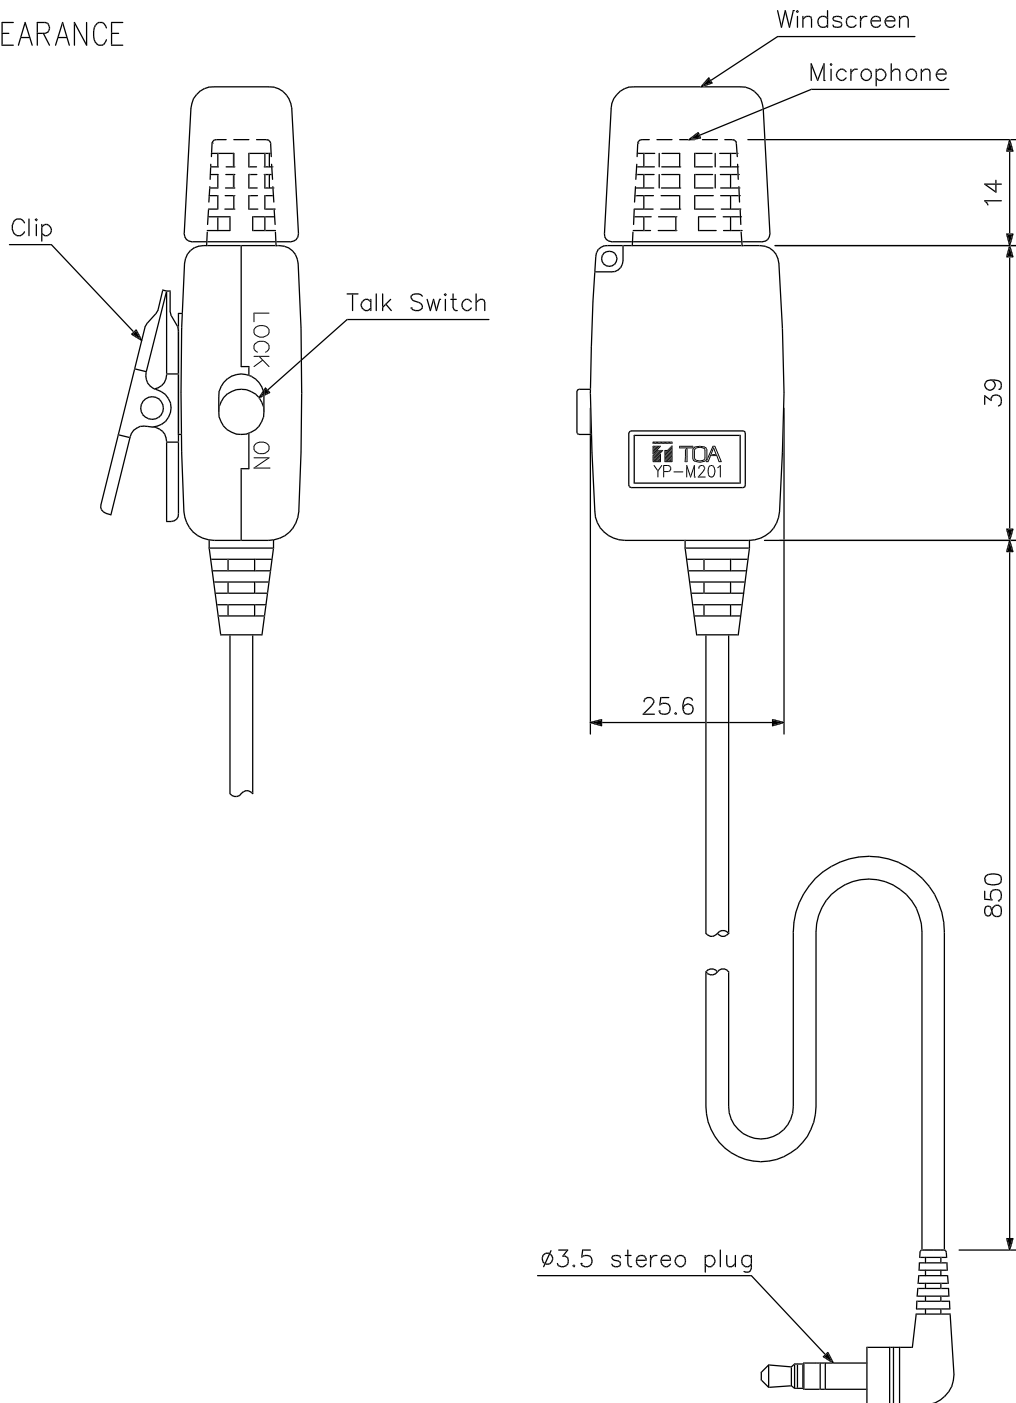

■DESCRIPTION

The YP-M201 is a Close-talking Microphone designed to be exclusively used with an optional WM-2100 Portable Transmitter. This microphone is suitable for use in high noise level areas.

■SPECIFICATIONS

Type	Electret condenser type
Directivity	Unidirectional
Sensitivity	-57 dB (0 dB = 1 V/Pa, 1 kHz, load: 2 kΩ)
Maximum Input Level	115 dB SPL
Terminal	ø3.5 mm stereo plug
Finish	Black
Weight	20 g (cable included)

■APPEARANCE

UNIT:mm SCALE:1/1