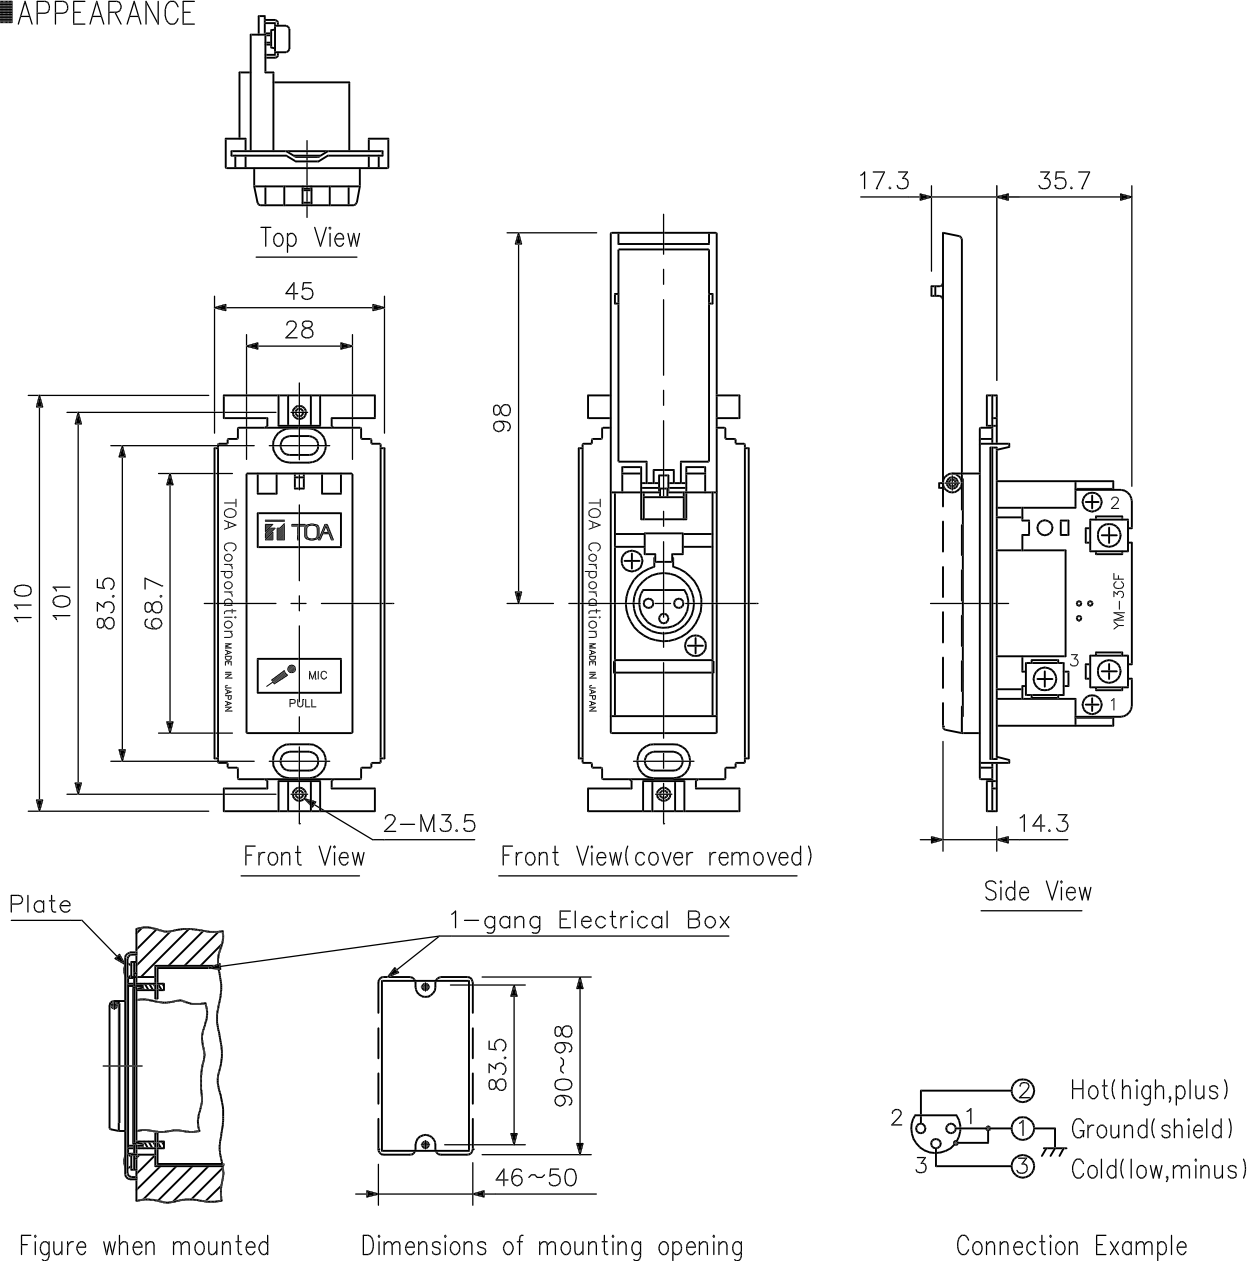

■SPECIFICATIONS

Connector	XLM-3-31PCH-R
Current Capacity	3 A (AC)
Usable Cable	Microphone vinyl cable with sectional area of 0.75 ~ 2.0 mm ²
Usable Plate	YP-1AF
Usable Plug	XLR-3-12C
Finish	Cover : ABS resin (off white) Frame : Steel plate (t=1.2)
Dimensions	45 (W) × 110 (H) × 53 (D) mm
Weight	95 g
Accessory	Screw M4 × 35.....2

※When routing a power or speaker line and a microphone line through the same electric box, provide a barrier between the two for insulation.

※For cables with sectional area of under 0.75 mm², fold back their cores to increase the sectional area before making a connection.

■APPEARANCE

Dimensions of mounting opening
If the opening is too small or too large, the YM-3CF cannot be mounted in the wall. Be sure to make an opening with dimensions given above when mounting.

UNIT:mm SCALE:1/2